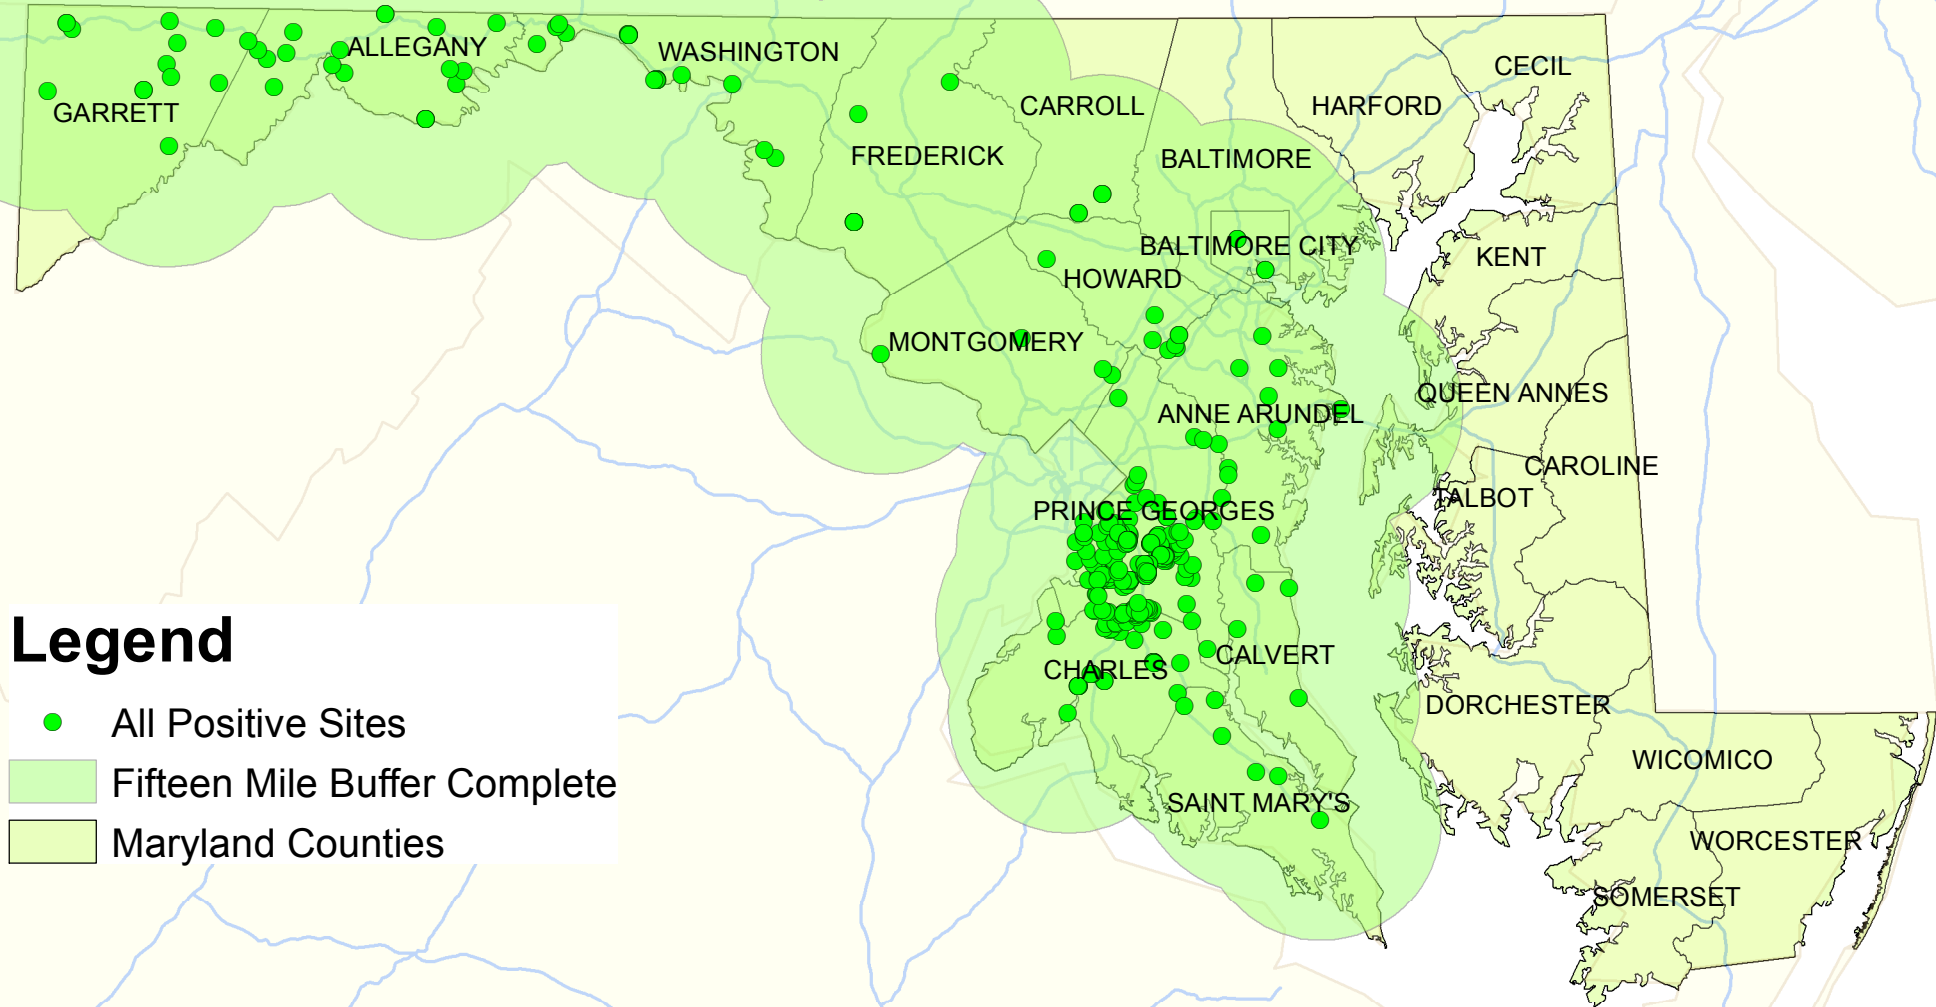

Maryland Emerald Ash Borer Project

Fifteen Mile Buffer from Known Positive Sites

Legend

- All Positive Sites
- Fifteen Mile Buffer Complete
- Maryland Counties