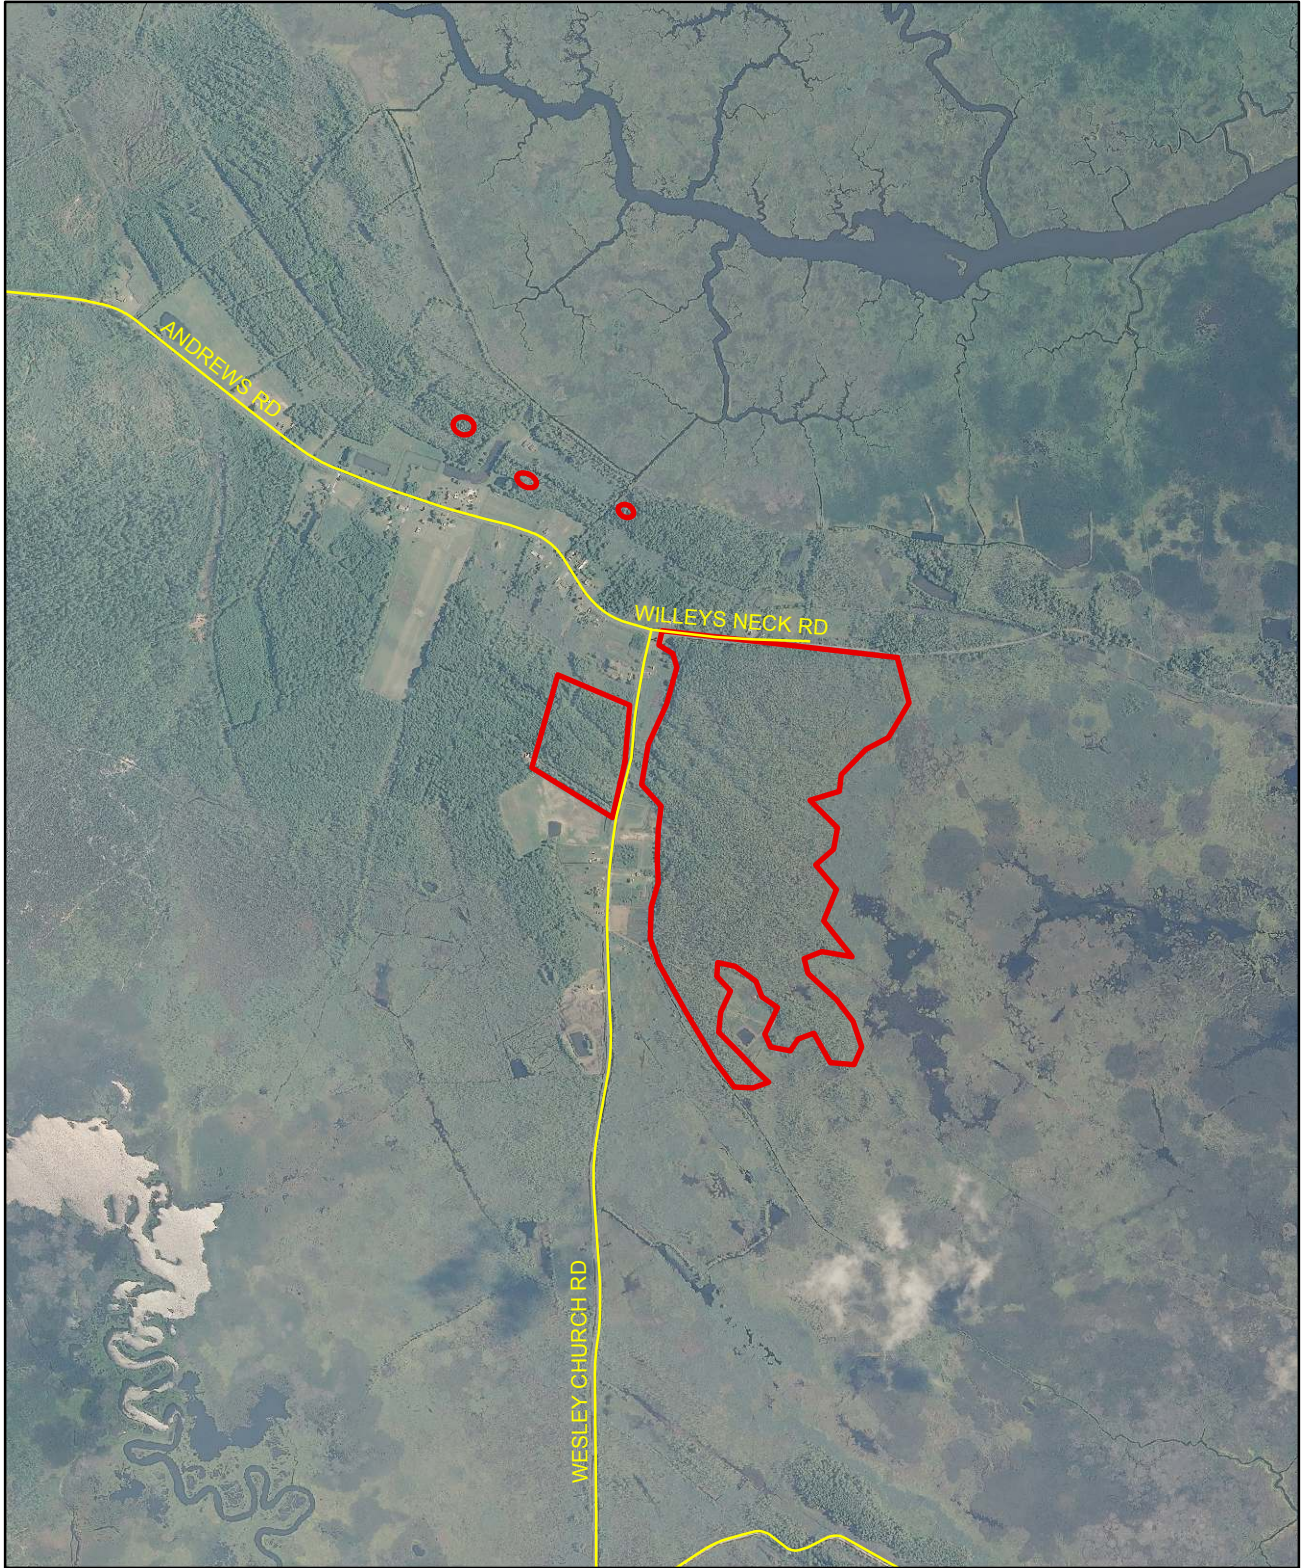

# 2015 Southern Pine Beetle Damaged Areas Dorchester County

0 0.15 0.3 0.6 Miles

## Legend

-  Dorchester Roads
-  2015\_SPB\_Damage