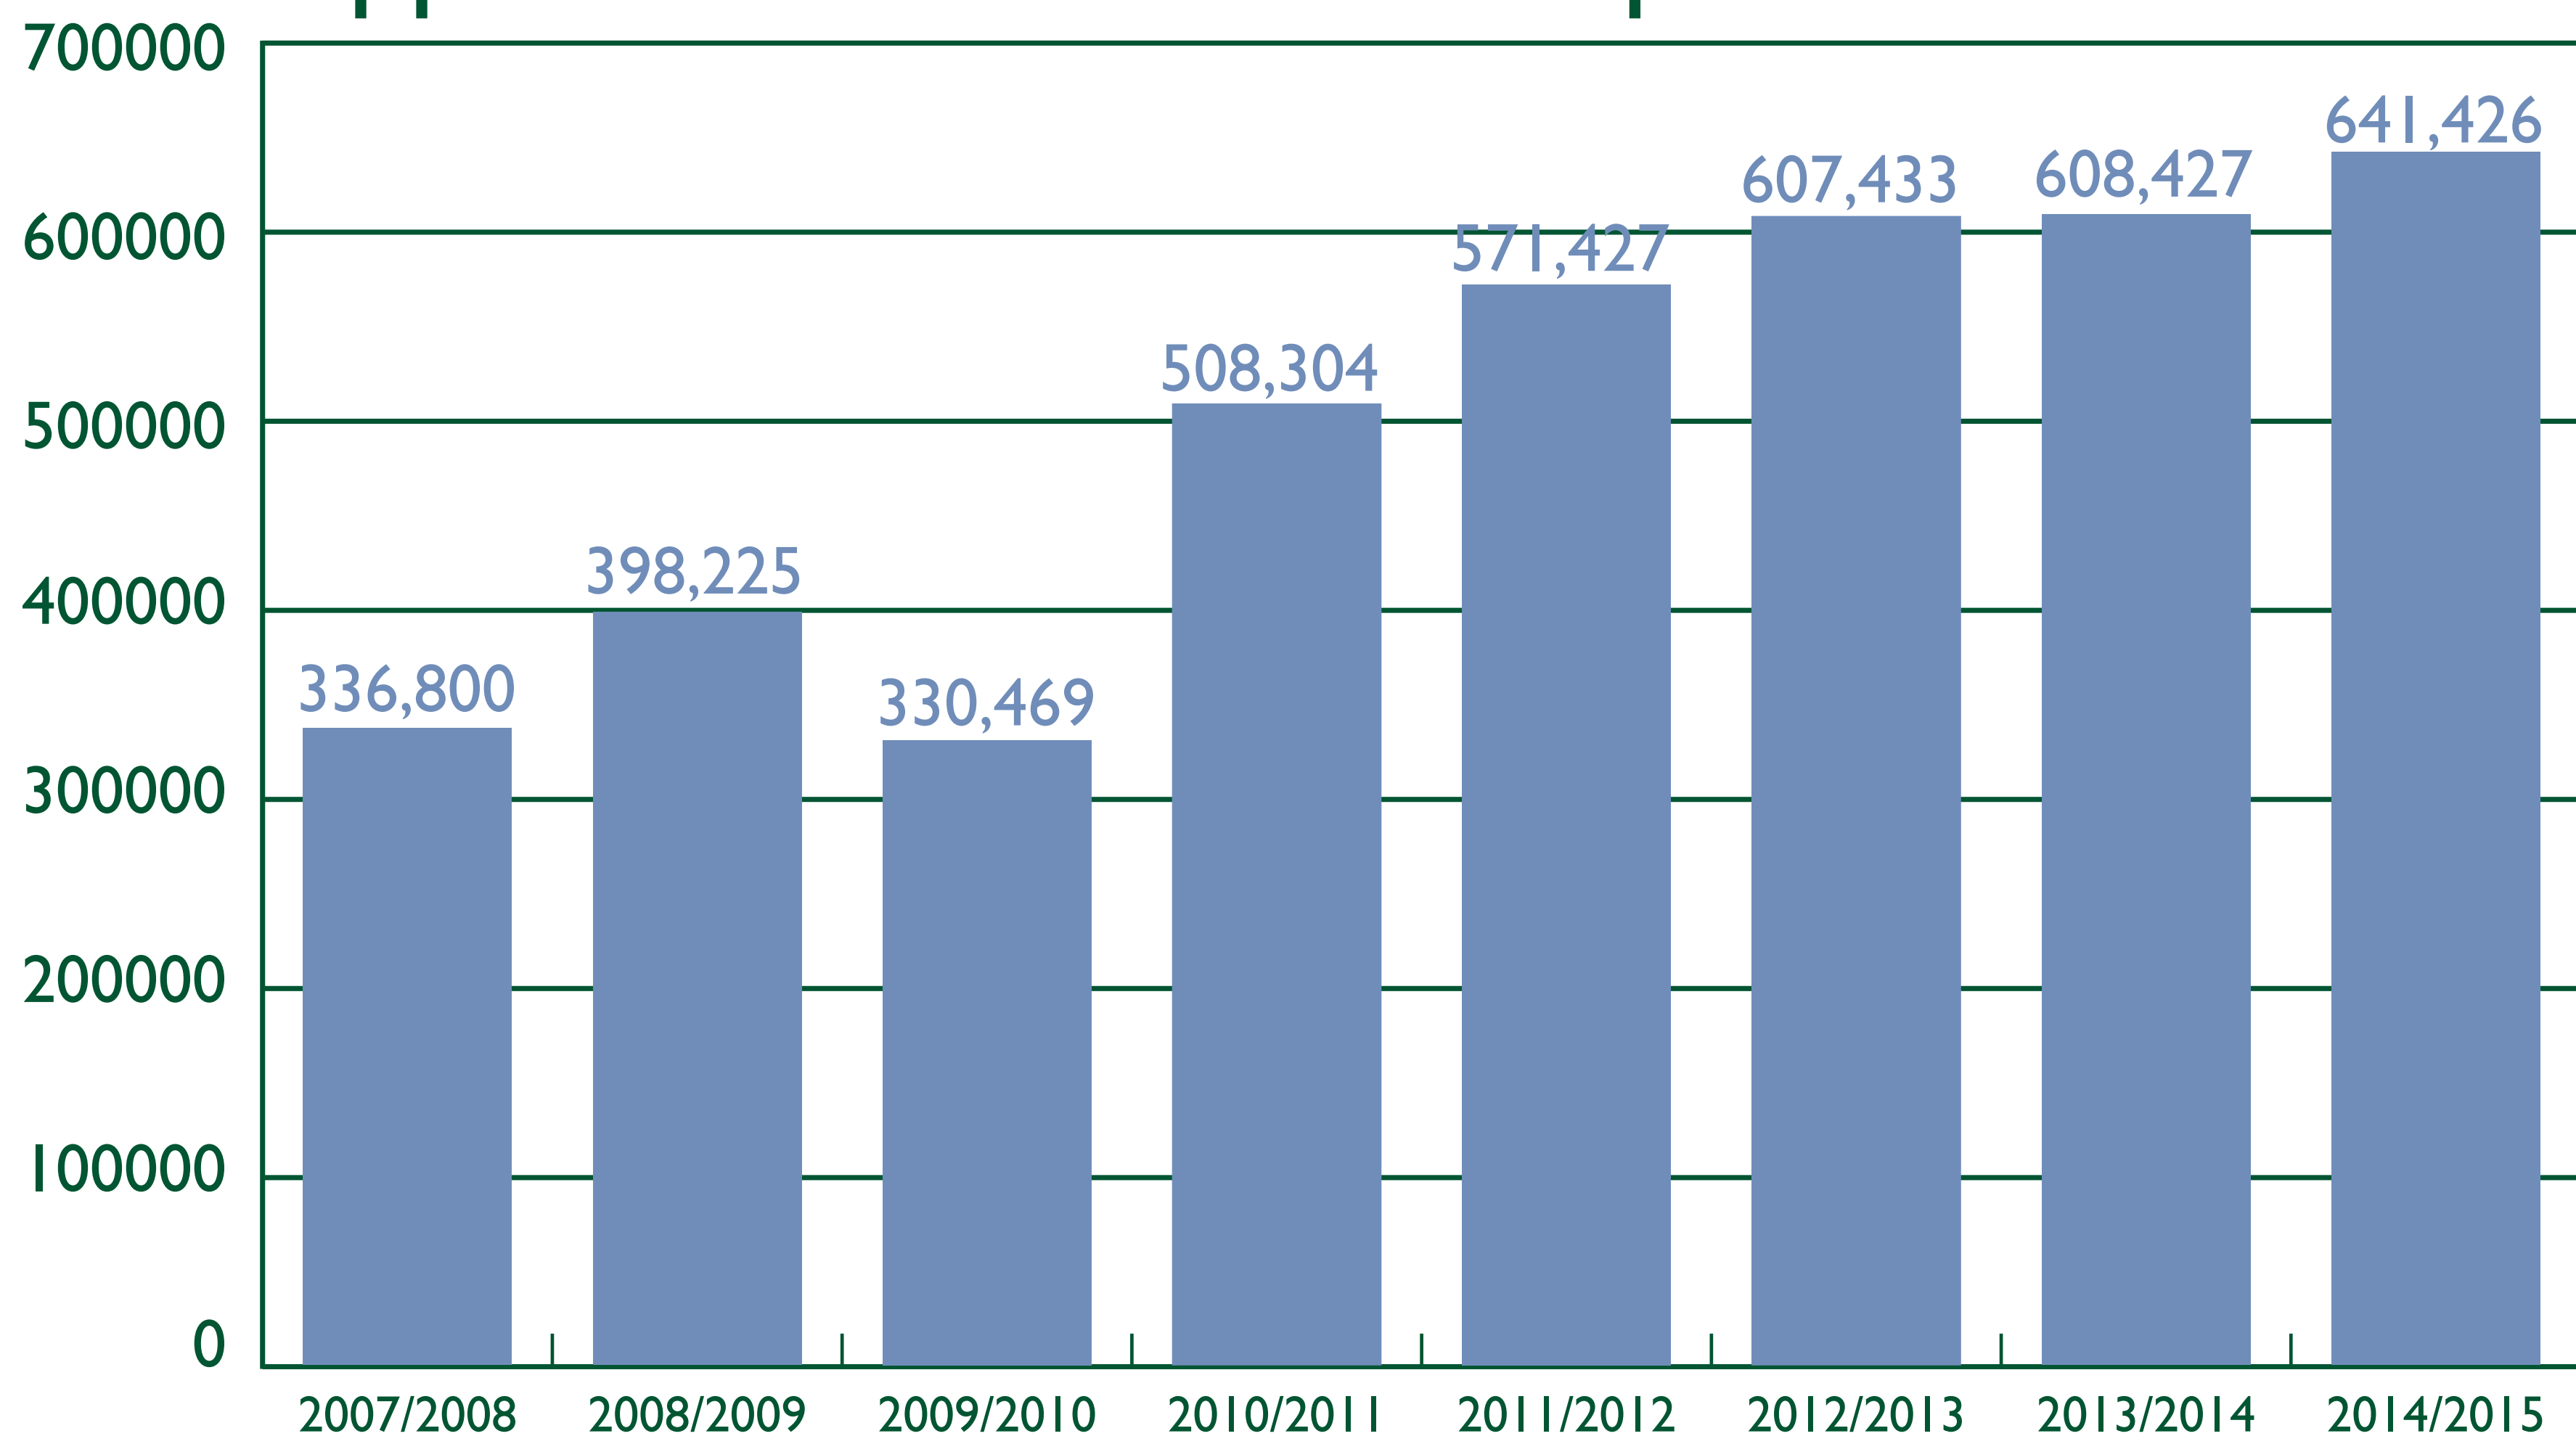

Maryland's Cover Crop Program

Applications for Cover Crop Acres 2007-2014

Cover Crop Applicants 2007-2014