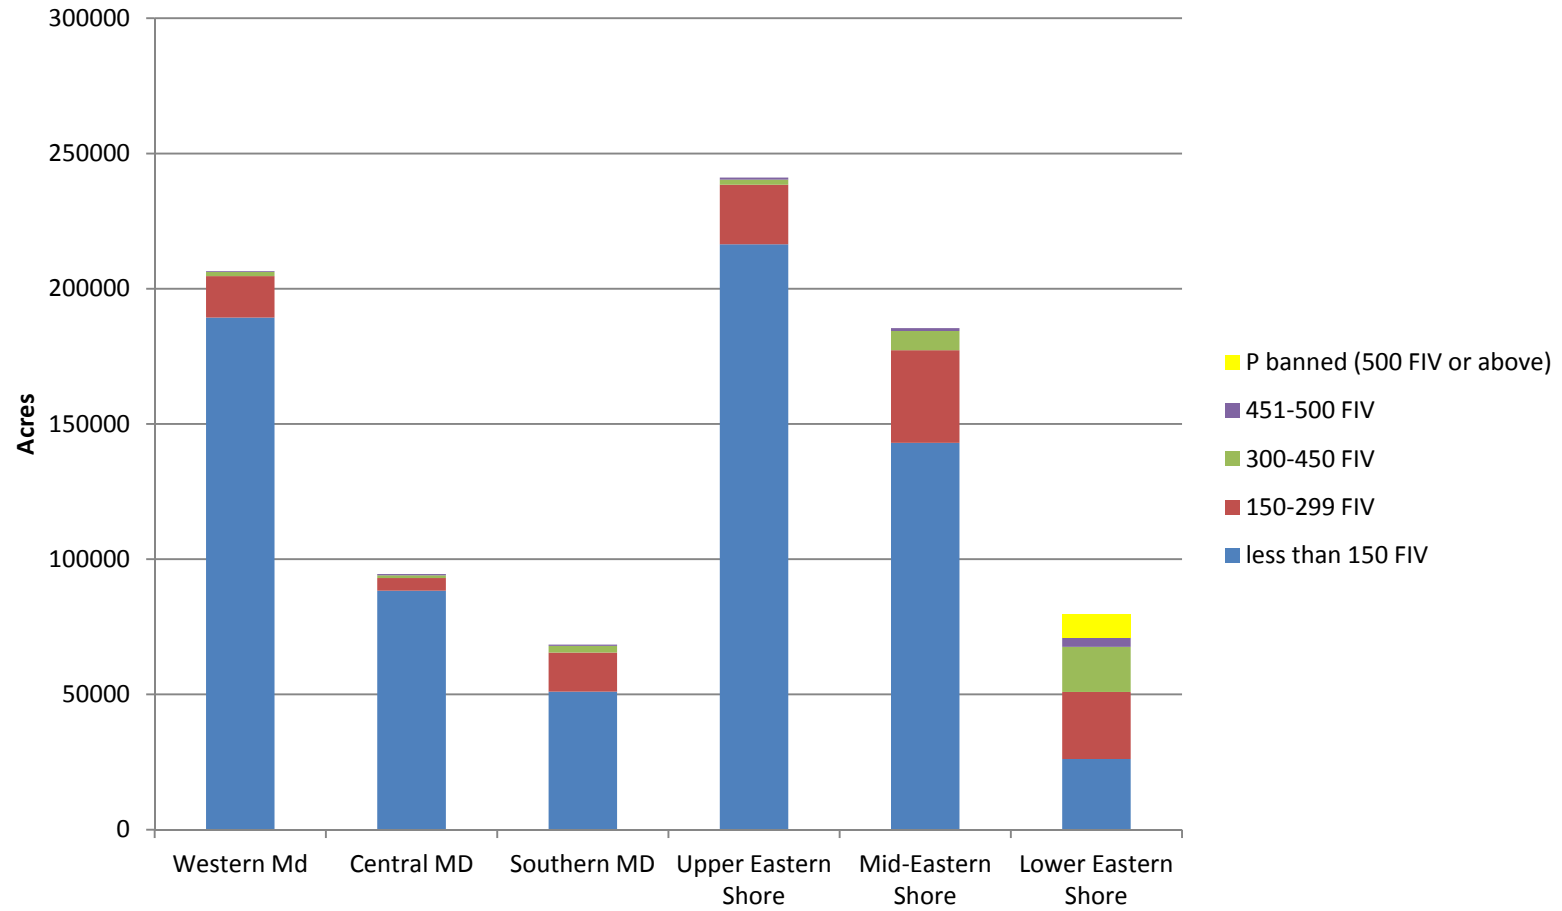

Maryland Soil Phosphorus Levels

Based on Fertility Index Value (FIV)

Source: Maryland Department of Agriculture (March 2016)