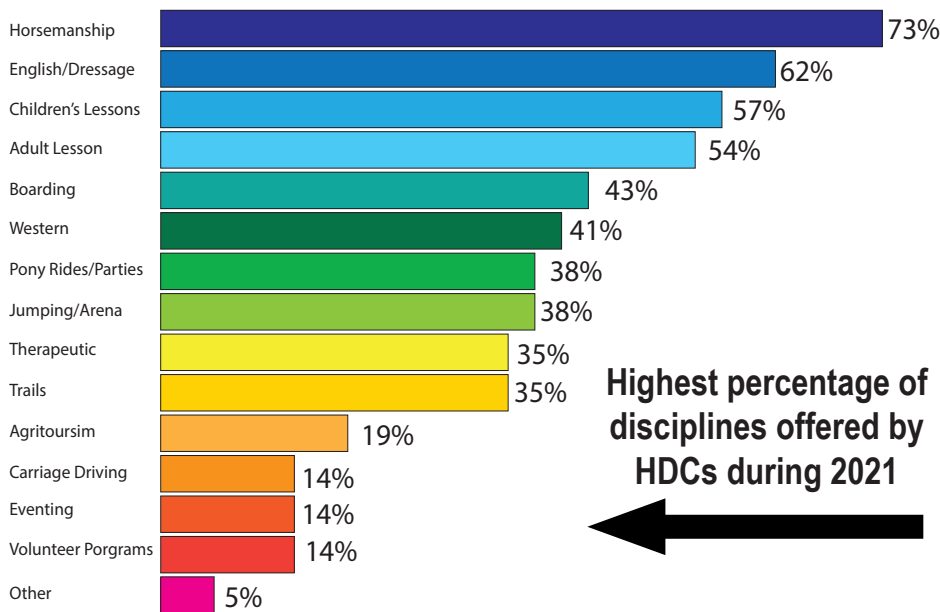

Maryland Horse Industry Board's 2021 Horse Discovery Centers Year in Review

2021's 38 Horse Discovery Centers (HDCs) are part of a volunteer, certified program of existing licensed stables. HDCs welcome the general public of all ages and experience levels to learn about horses in a knowledgeable and friendly environment. 2021 allowed in person events to return to Maryland and HDCs were busy with returning and new visitors. Almost all HDCs report new growth in people looking to barns as a form of exercise, family time, therapy and leisure activity. MHIB's HDCs are located in 18 counties and in all regions of the state. The Maryland Horse Industry Board trusts that if a person is interested in meeting a horse in a fun and positive way, these Horse Discovery Centers are our first recommendation! We are grateful for these partners across the state.

Who are our HDCs?

Horse Discovery Centers

A Moment In Time Farm ♦ Camp Letts ♦ Chesapeake Therapeutic Riding ♦ Clark's Elioak Farm ♦ Coexist Stables
 Days End Farm Horse Rescue ♦ Dun-Pikin Farm ♦ En-Tice-Ment Stables at Obligation Farm ♦ Fairwinds Farm and Stables
 Freedom Hill Horse Rescue ♦ Full Moon Farm ♦ Good Intentions Farm LLC ♦ Graham Equestrian Center ♦ High Ridge Farm
 Holly Ridge Farm Equestrian Center ♦ Linden Farm ♦ Maryland Therapeutic Riding ♦ Mexico Farms Equestrian Center
 Molly Hill Farm Paradise Stables ♦ Peaceable Pastures ♦ River Valley Ranch ♦ Rolling Hills Ranch and Freedom Hill
 Therapeutic Riding Program ♦ Rose of Sharon Equestrian School ♦ STAR Equestrian Center ♦ Sweet Rock Stables
 Taking the Lead ♦ Talbot Run Equestrian Center ♦ Talisman Therapeutic Riding ♦ The Big Purple Barn ♦ The Fokie G
 Foundation ♦ The Greenwell Foundation ♦ The Retreat at Beckleysville ♦ Vandermere Farm & Stables
 vR Growth and Learning Center ♦ Wellspring of Life Farm ♦ Windy Way Horses ♦ Worthmore Equestrian Center