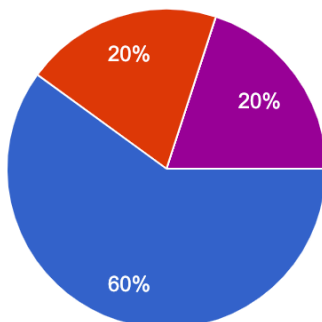

Which of these statements best describes your current (Tack & Farm Equipment Stores) situation under COVID?

- My horse business has grown
- My horse business maintained the status quo
- My horse business has declined
- My horse business has had to close
- Not as many people visited this past year