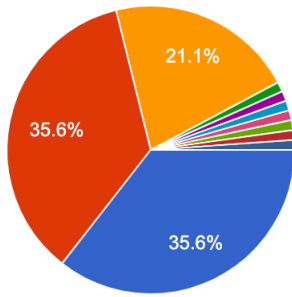

- My horse business has grown
- My horse business maintained the status quo
- My horse business has declined
- My horse business has had to close
- Very flat in early 2020 picked up again in May 2020
- Business pivoted based on clients' abilities to come to the barn and risk involved with competing 2020
- My business has grown in some ways and declined in others
- We had to close summer 2020 now able to operate at reduced numbers in summer 2021
- My horse business declined until I was fully vaccinated
- Rigid covid guidelines has kept attendance much reduced due to social distancing, sanitizing.