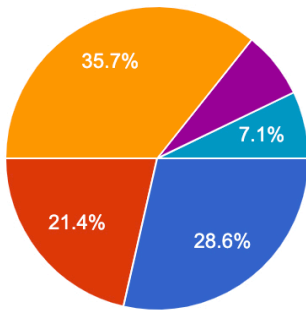

Which of these statements best describes your current (Horse Show/Event Organizers) situation under COVID?

- My horse show/event business has grown
- My horse show/event business maintained the status quo
- My horse show/event business has declined
- My horse show/event business has had to close
- Slowed but seems to be high interest for any kind of outside event
- Paper chase entries increase, show entries decreased