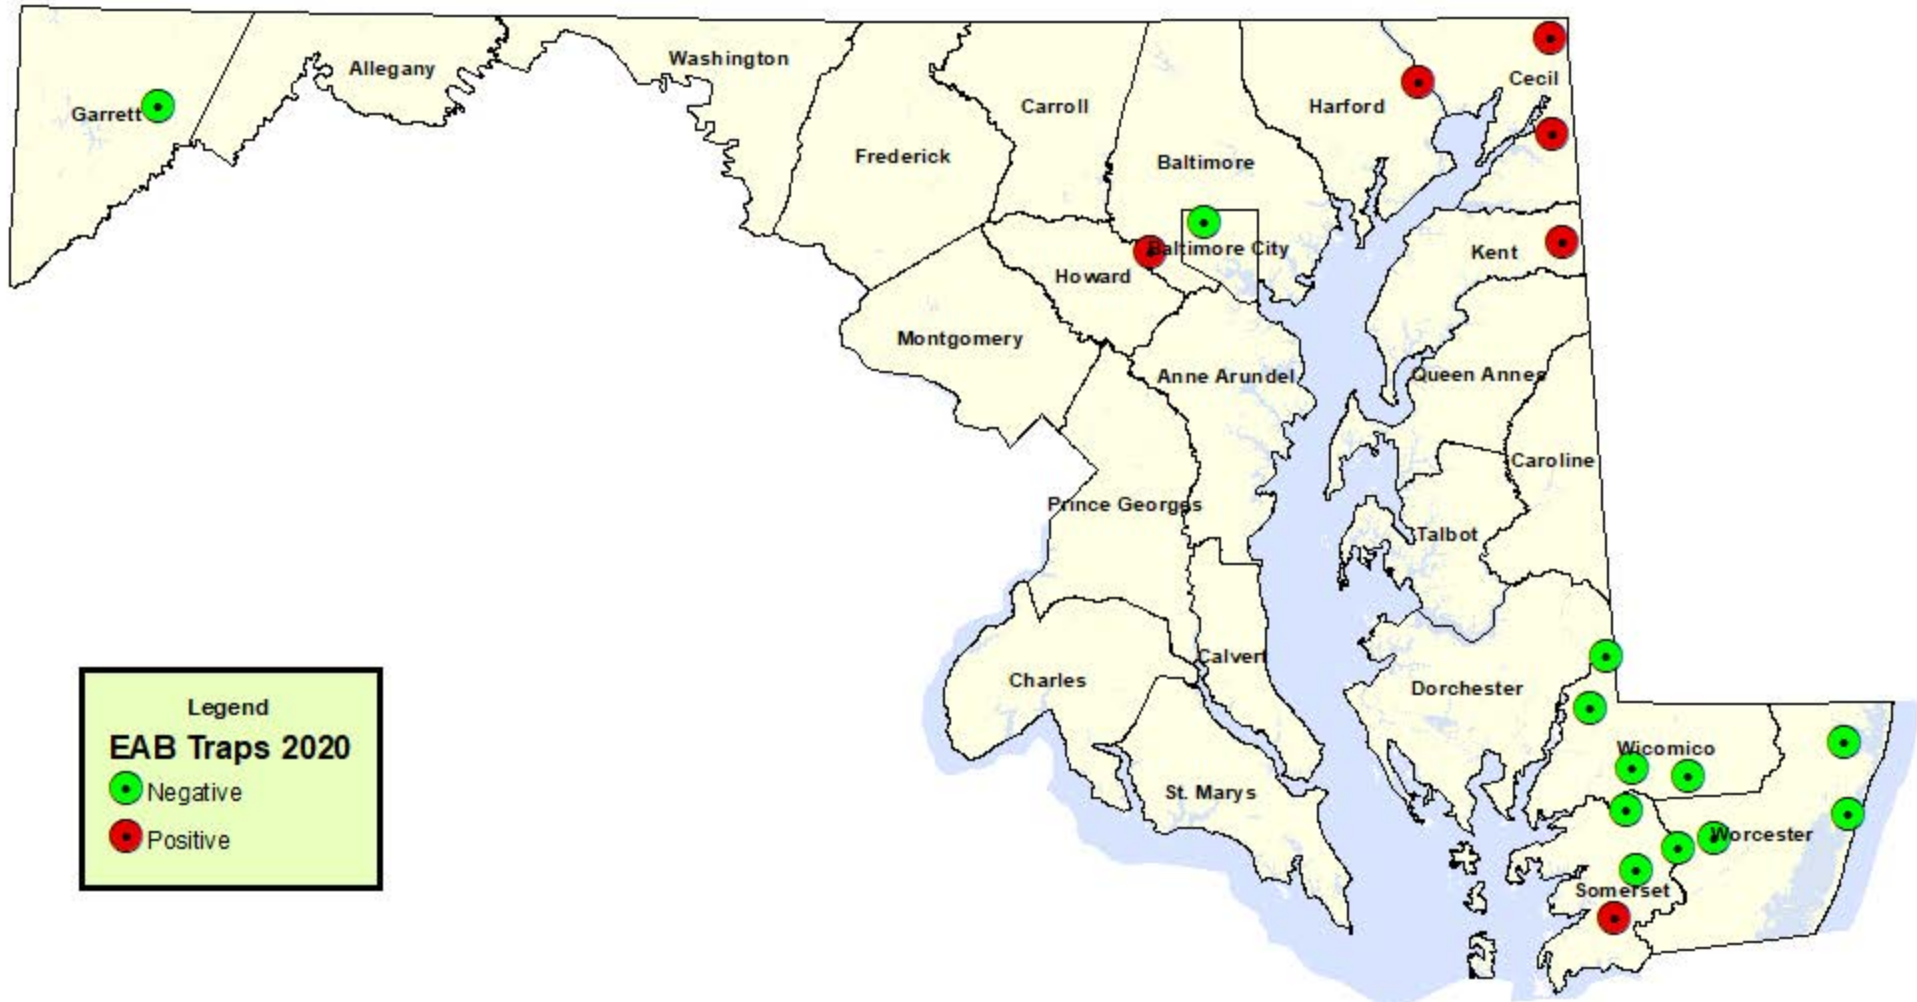

# Maryland Department of Agriculture 2020 Emerald Ash Borer Trap Results Forest Pest Management Section

**Legend**  
**EAB Traps 2020**  
● Negative  
● Positive

**Somerset County  
First Positive**

Map Prepared By H. Disque