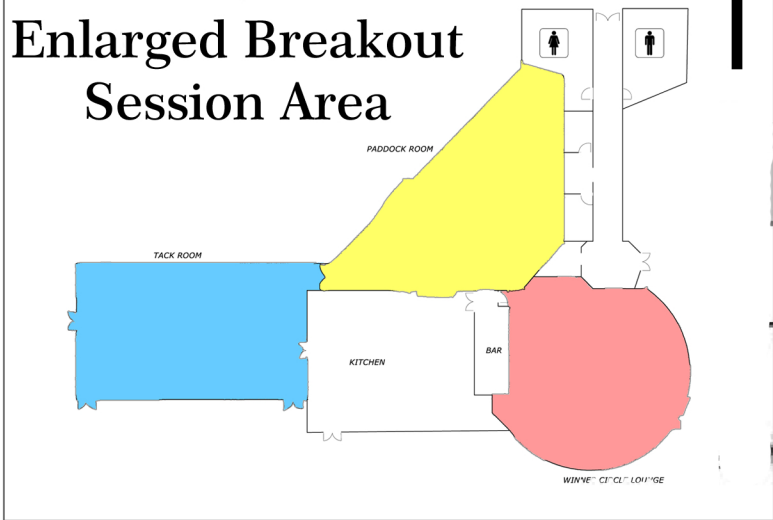

SHOW PLACE ARENA SEATING CHART

Maryland Horse Forum
Thursday, August, 7, 2014

Enlarged Breakout Session Area

* Breakout Session
(located on the same floor as the registration booth)