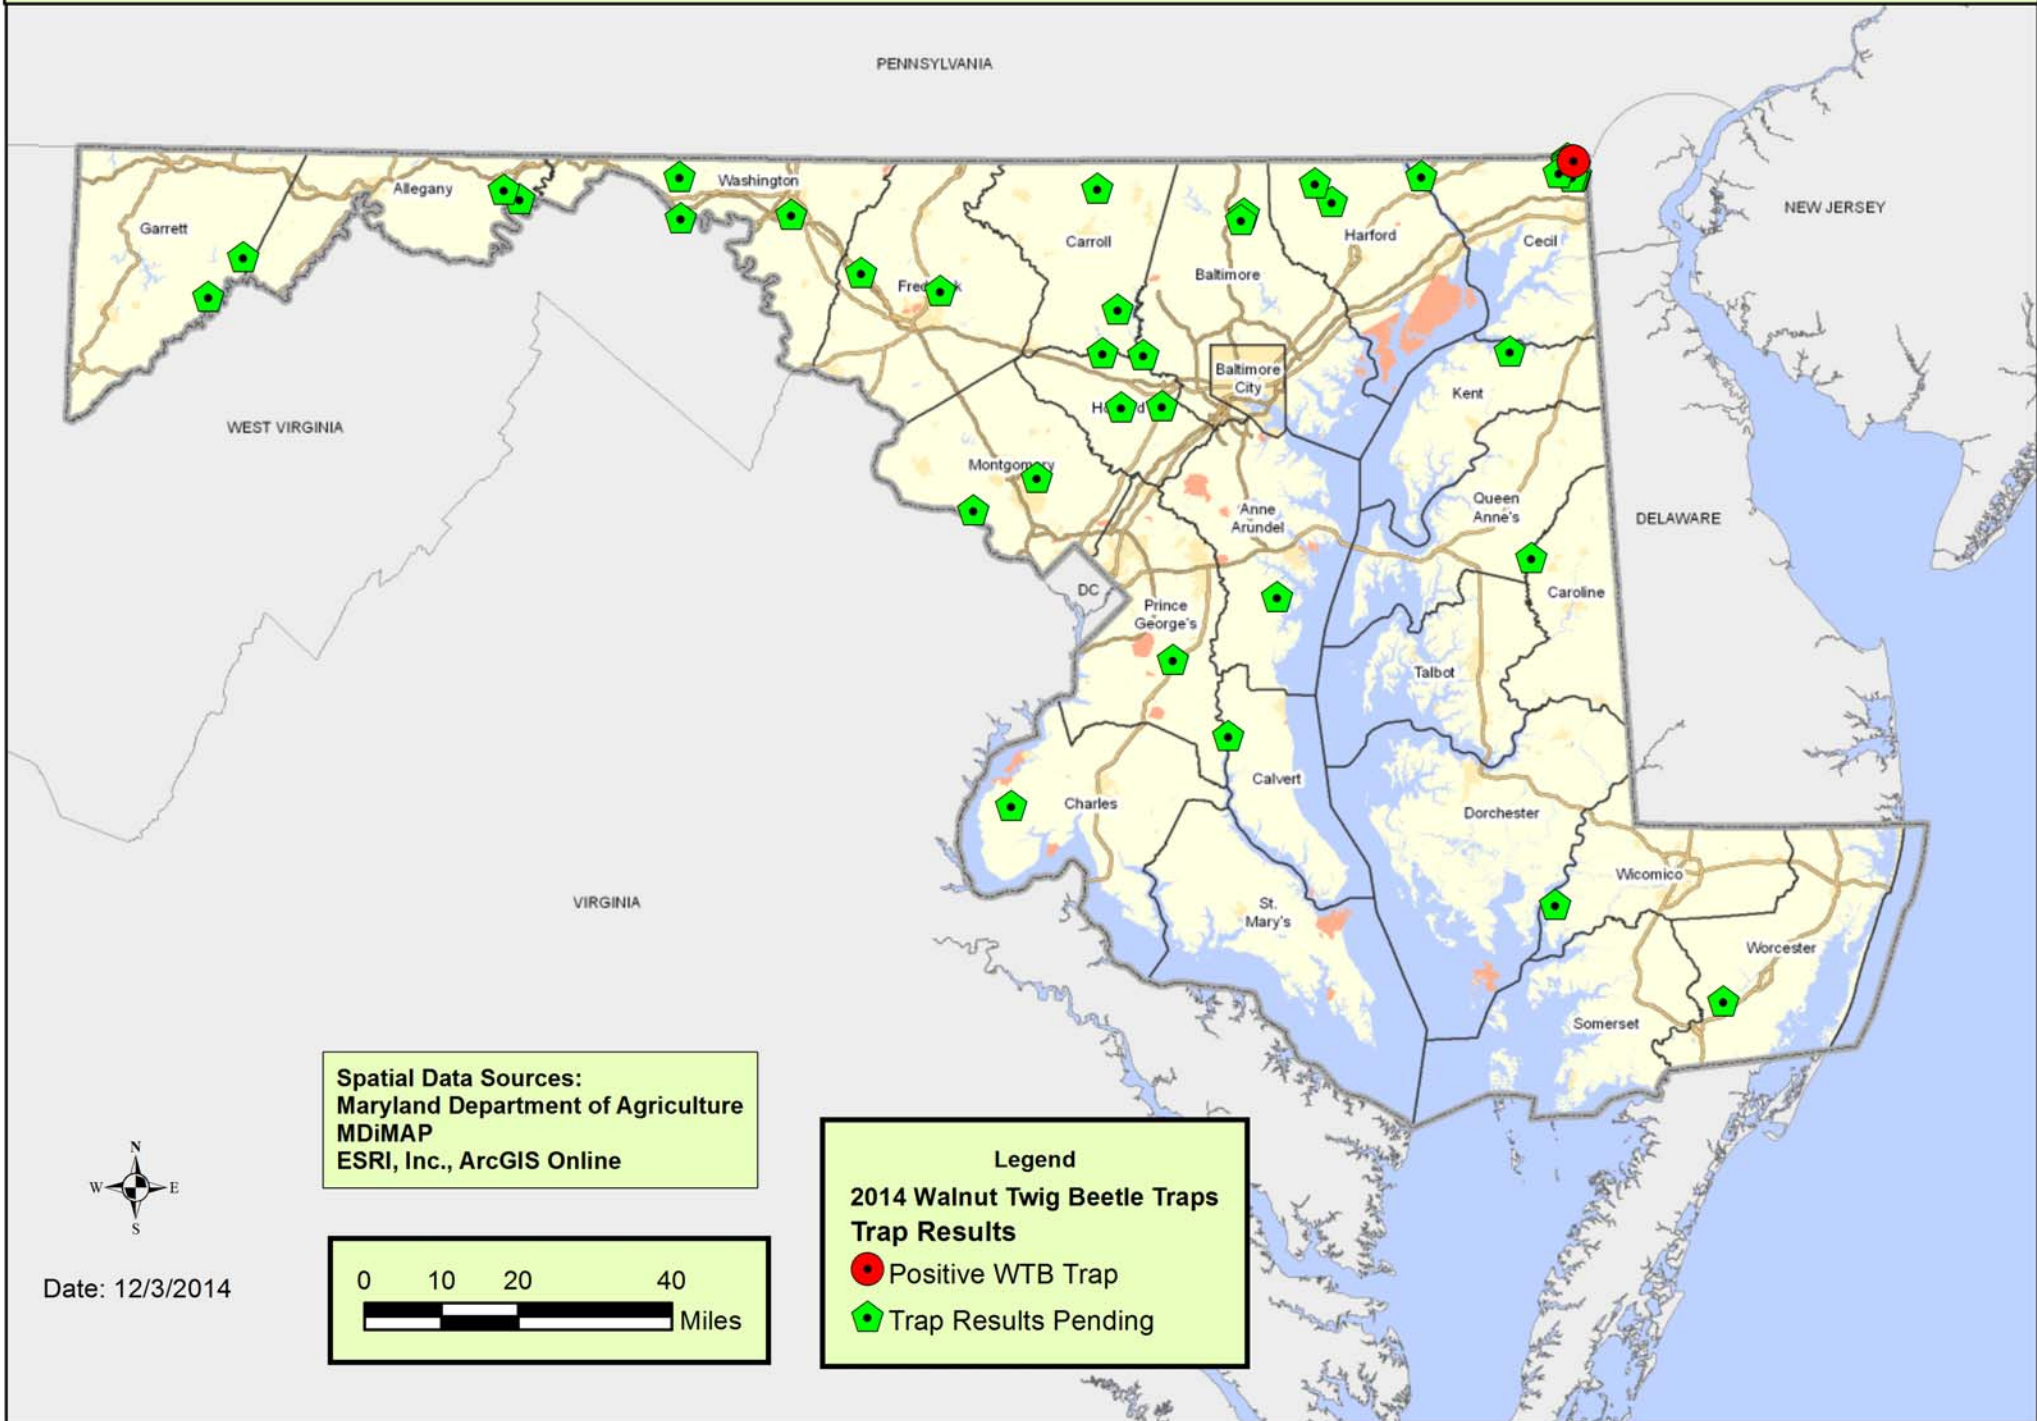

2014 Maryland Walnut Twig Beetle Traps

Spatial Data Sources:
Maryland Department of Agriculture
MDiMAP
ESRI, Inc., ArcGIS Online

Legend
2014 Walnut Twig Beetle Traps
Trap Results
● Positive WTB Trap
⬠ Trap Results Pending