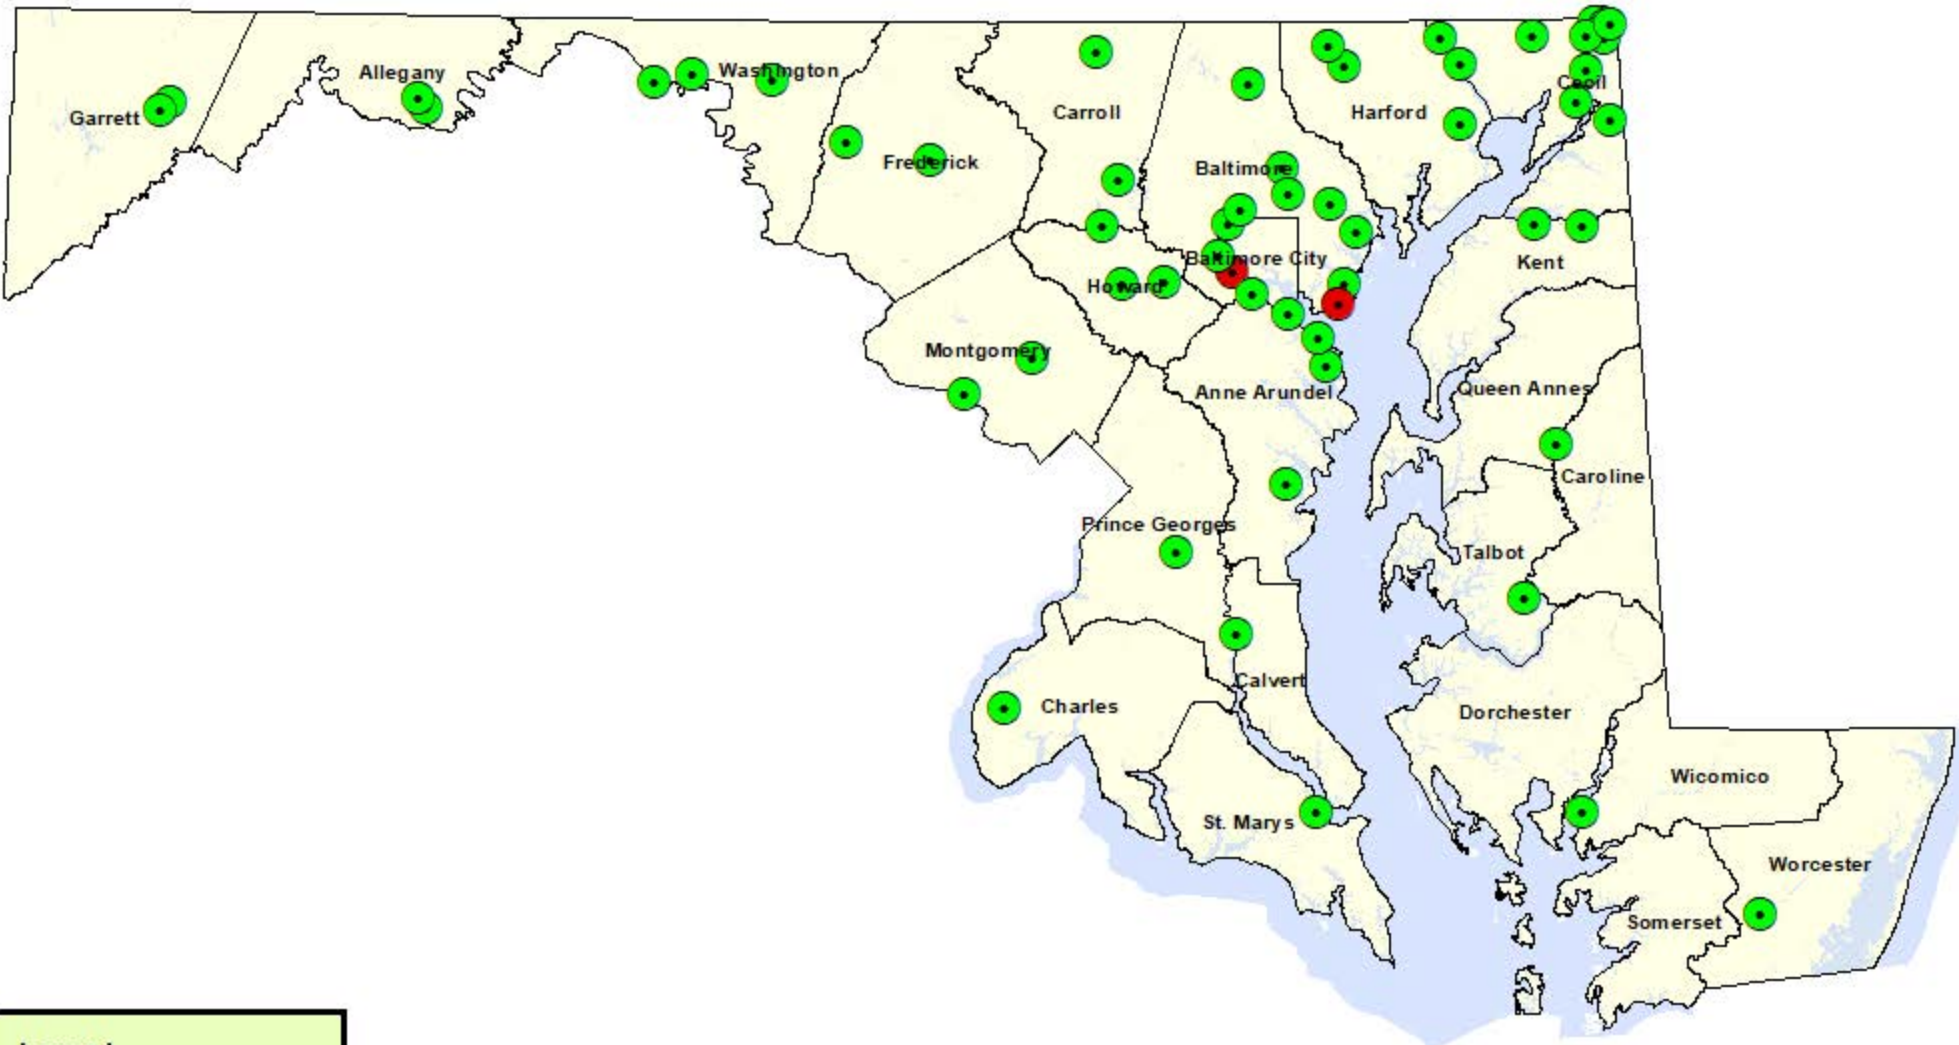

# Maryland Department of Agriculture 2019 Walnut Twig Beetle Trap Results Forest Pest Management Section

**Legend**

**2019 WTB Trap Results**

- Negative
- Positive

Date: 1/10/2020 Map Prepared By H. Disque