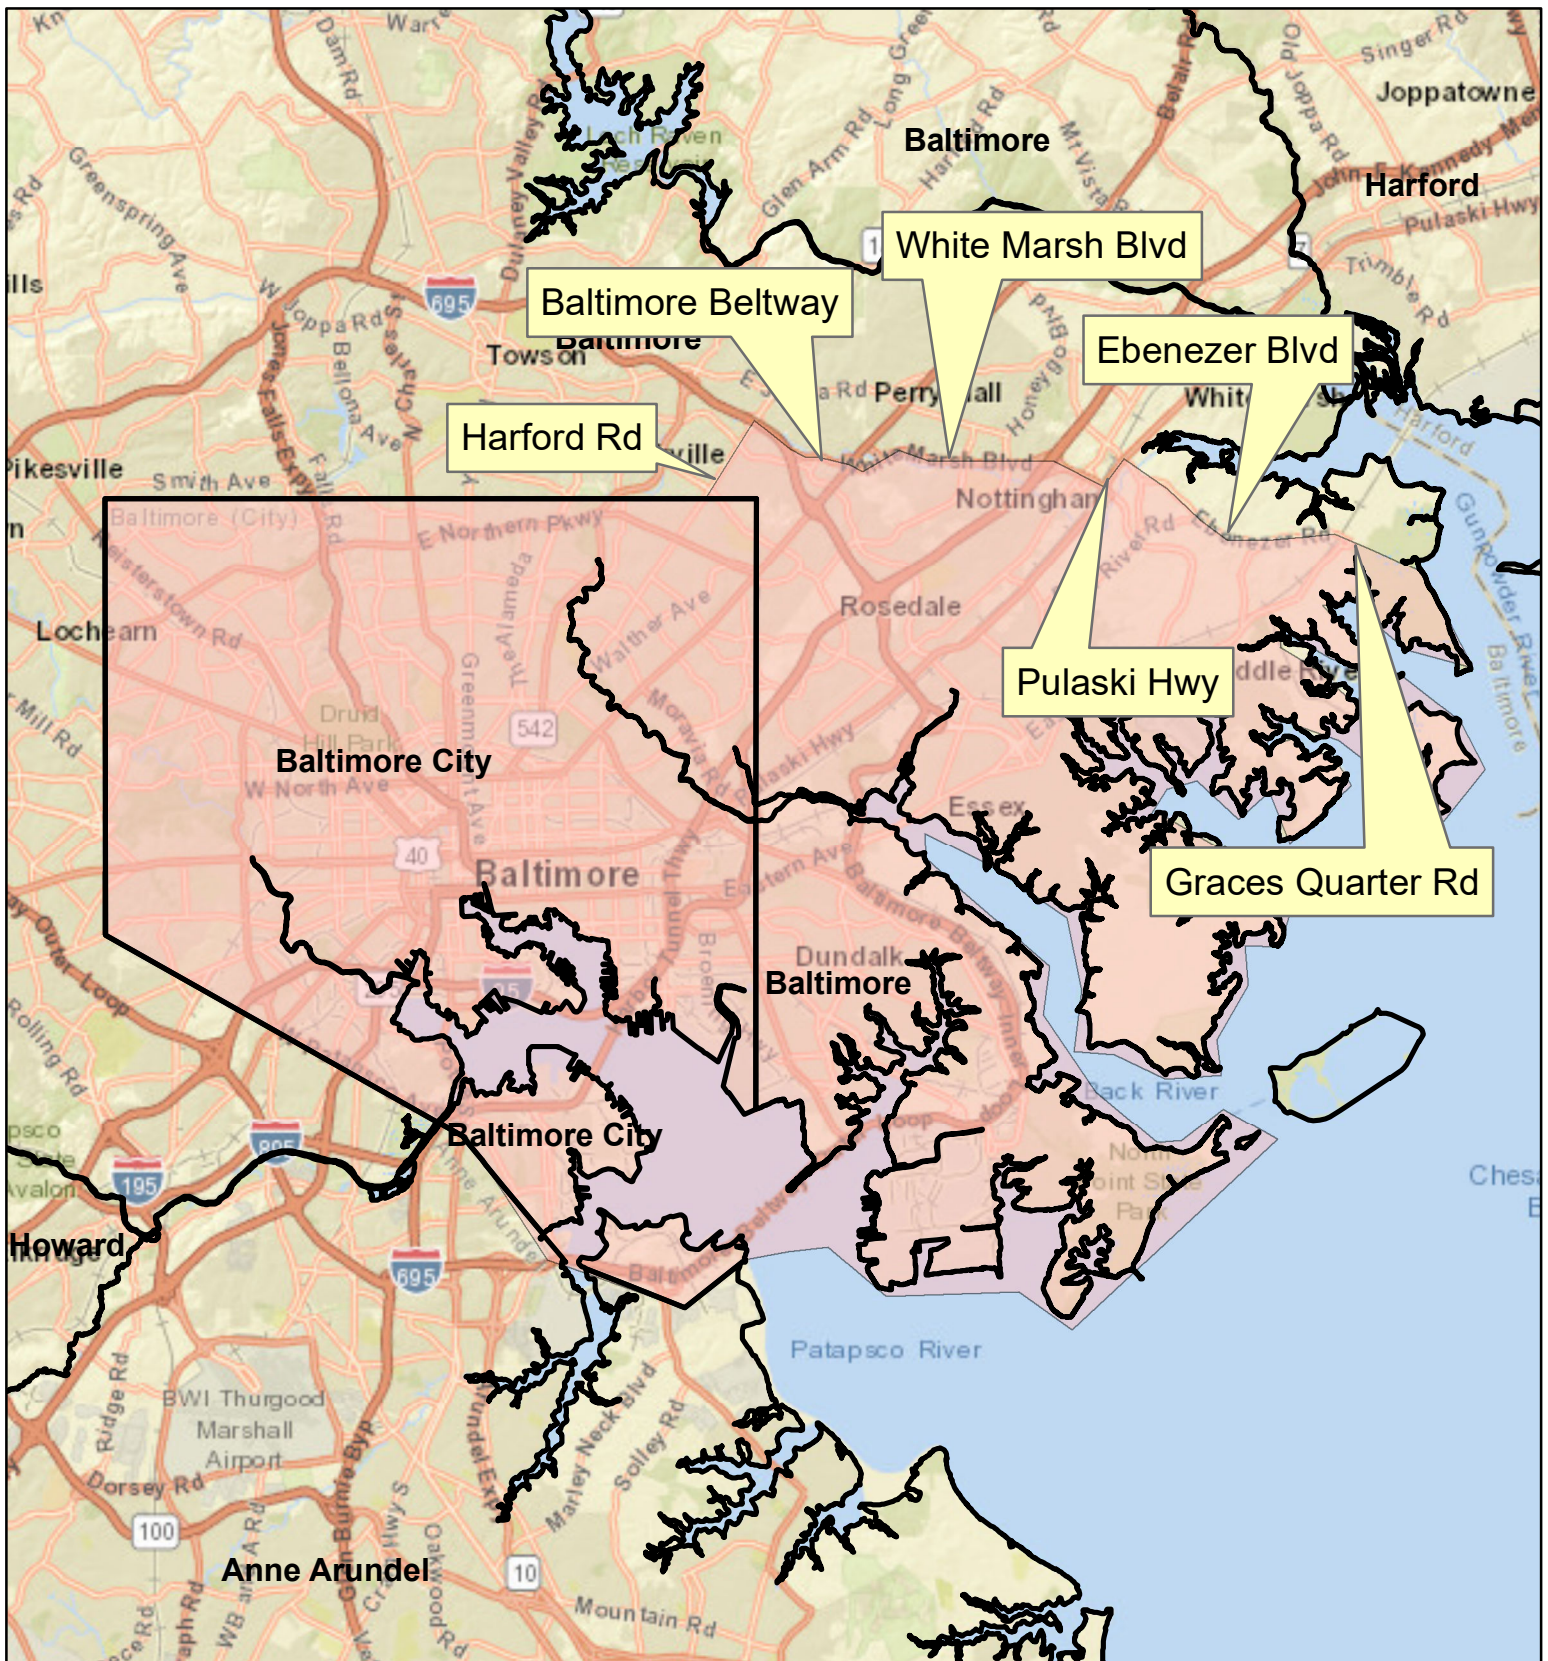

Maryland Department of Agriculture Thousand Canker Disease Quarantine Baltimore City & County

Date: 3/29/2019 Map prepared by: Heather Disque

Legend

- TCD MD Quarantine Area
- County Boundaries
- World Street Map